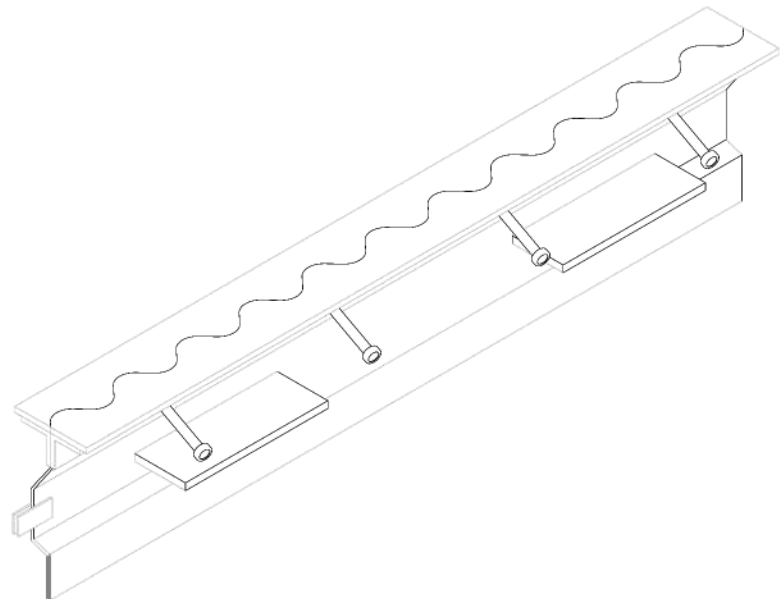

Expansion joint Conecto Sinus
06NC85-5D h=175
black steel